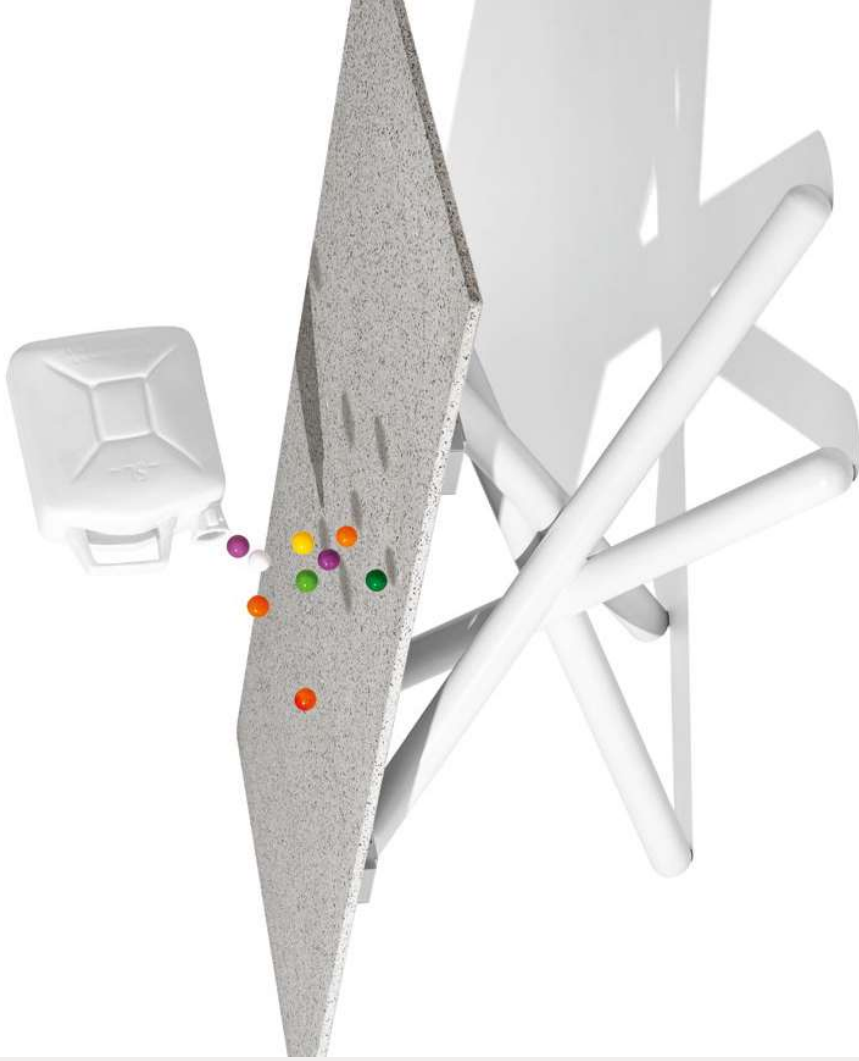

Duel

basamento | base

metallo | metal

piano | top

ceramica | ceramic

legno | wood

solo/only CB4650-FR200

solo/only CB4650-FR200

Eco-Stone

tavoli | tables