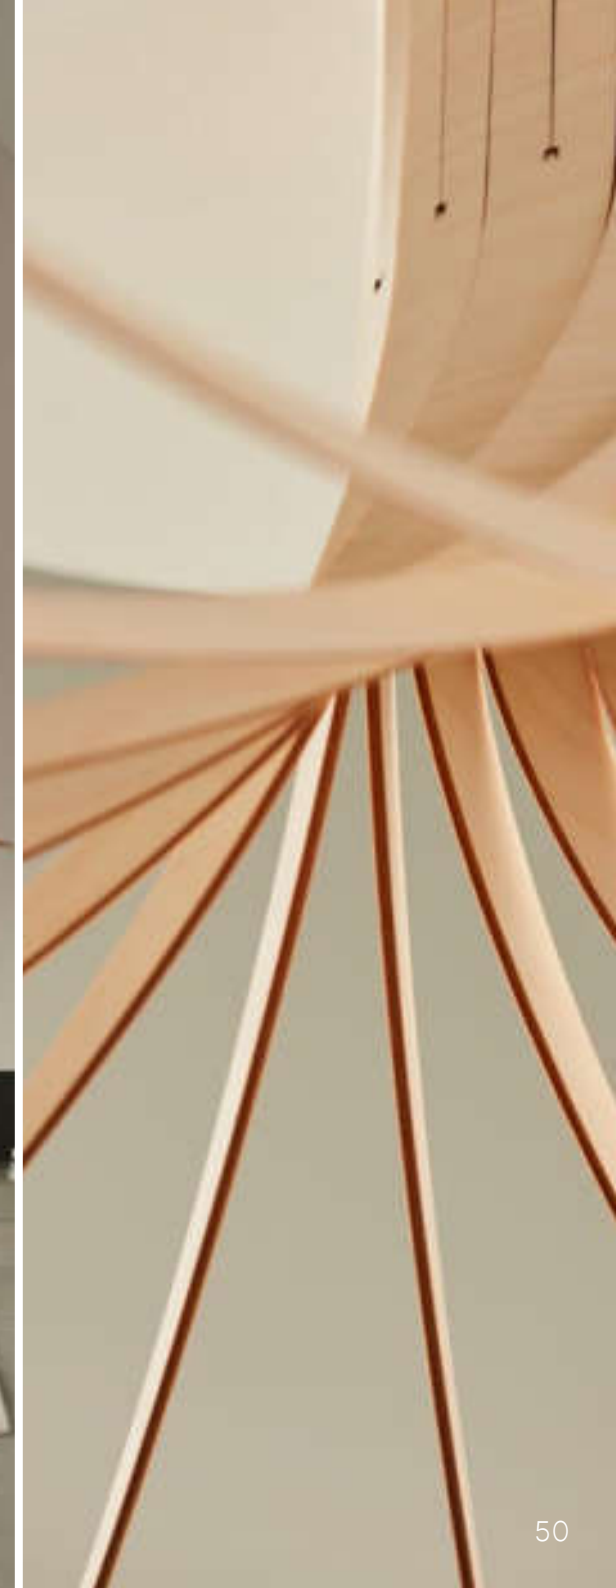

ROTÖND XXL

A suspendre
Hanging

Ø 1m50 - H 50 cm

Ø 59.05 in - H 19.68 in