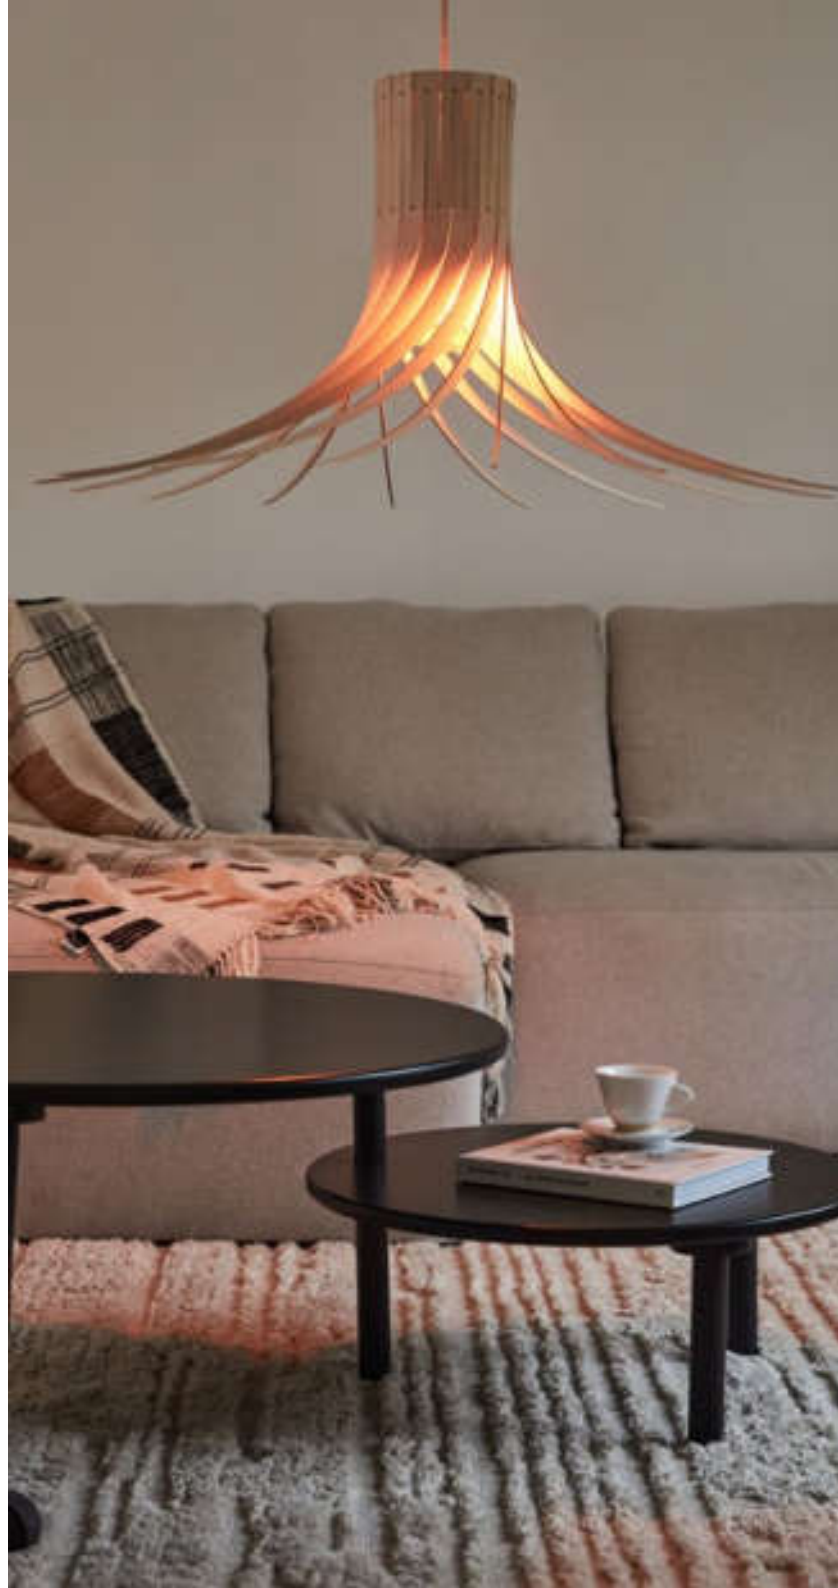

E27 / Max 57W

Cable : 1.8m - 70.8 in

ROTÖND

A poser - A suspendre
Tabletop - Hanging

Ø 100 cm - H 47 cm

Ø 39.37 in - H 18.50 in

ROTÖND

Hanging - A suspendre