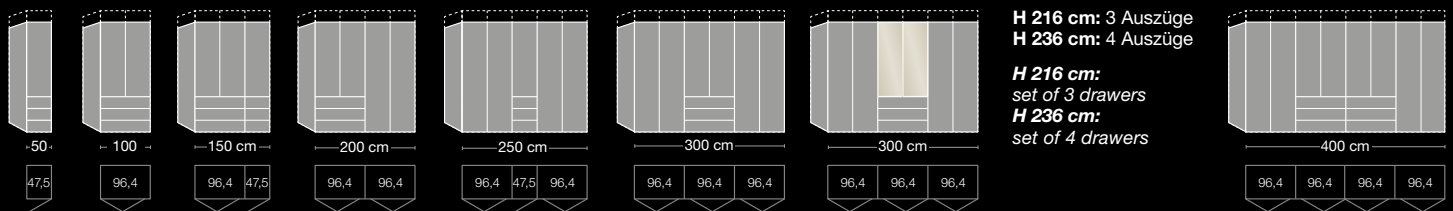

Gleittüren-Panorama-Funktionsschränke teilweise mit Spiegel | *Bi-folding panorama combination door wardrobes partially with mirror*

Schrank-Höhen
(ohne Passepartout-Rahmen): 216 und 236 cm
Schrank-Tiefe: 58 cm

Schränke in den Breiten 50 und 100 cm wahlweise mit Türanschlag rechts oder links.

Heights of wardrobes
(without passe-partout frame): 216 and 236 cm
Depth of wardrobes: 58 cm

Wardrobes 50 cm and 100 cm wide optional inged left or right.