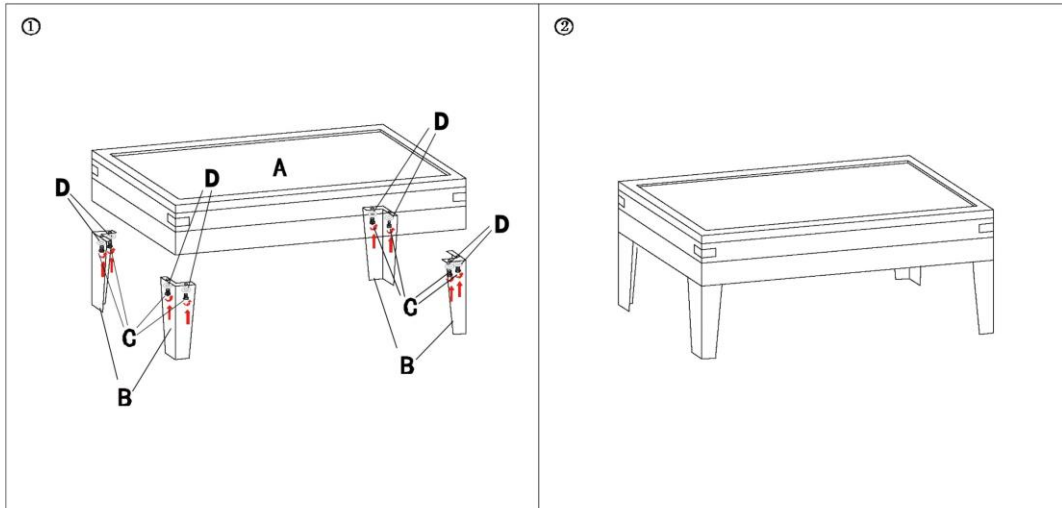

84107 Coffee Table Collector Black
122x55cm

KARE
DESIGN

NO.	A	B	C	D	E
TYPE			 M8x15		
QTY	1pcs	4pcs	8pcs	8pcs	1pcs