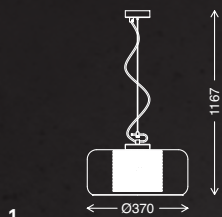

SEVENTIES

smoke/smoke/fumée