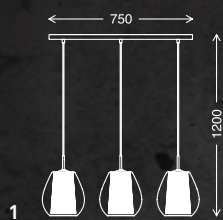

SEVENTIES

1 smoke/smoke/fumée